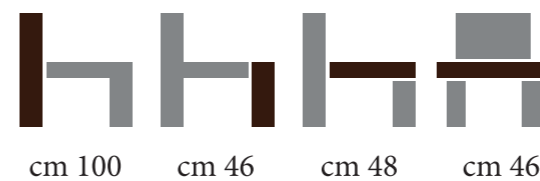

MISURE PRODOTTO / PRODUCT MEASUREMENTS