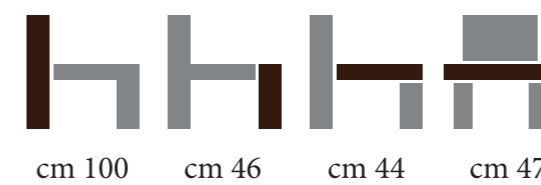

MISURE PRODOTTO / PRODUCT MEASUREMENTS

GAMMA COLORI / COLOURS

VERDE - GREEN	ARANCIO - ORANGE	ROSSO - RED
VIOLA - PURPLE	BEIGE	MARRONE - BROWN
TORTORA - DOVE GRAY	GRIGIO - GREY	NERO - BLACK
	BIANCO - WHITE