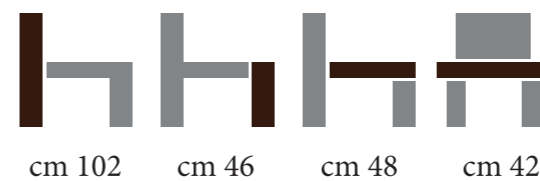

MISURE PRODOTTO / PRODUCT MEASUREMENTS