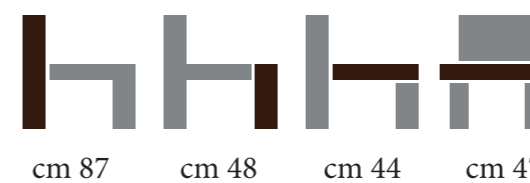

MISURE PRODOTTO / PRODUCT MEASUREMENTS